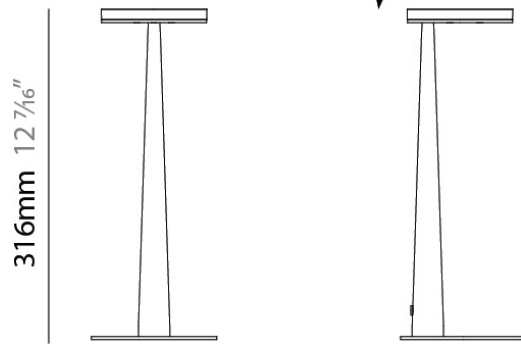

Ø101mm 4"

50°