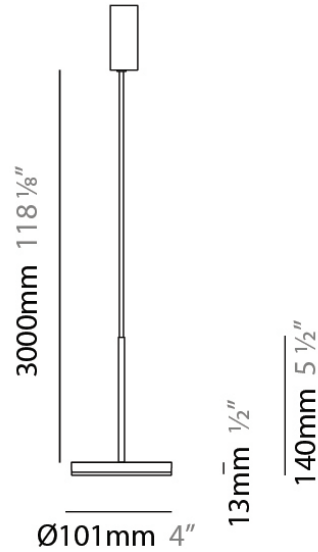

BELLA SUSPENSION

D81667R9-BRZ

PROJECT

TYPE

NOTES

QUANTITY

DATE

GENERAL

Series: Bella
Brand: Panzeri
Division: Design
Mounting Type: Suspension
Mounting Location: Ceiling
Subcategory: Pendant

PHYSICAL

Shape: Round
Diameter (mm): 101
Diameter (in): 4
Height (mm): 13
Height (in): 1/2
Max. Overall Height (mm): 3013
Max. Overall Height (in): 118 ⁵/₈
Light Distribution: Direct
Weight (kg): 0.54501
Weight (lbs): 1.2
Diffuser: Opal - Acrylic
Fixture Material: Aluminum Die Cast
Cable Details: 3000mm / 118 1/8" Cable

ELECTRICAL

Lamp Type: LED
Input Wattage (W): 6.5
Total Output Wattage (W): 4.5
Dimming: Non-Dimmable
Driver Included: Yes
Driver Location: Integrated
Driver Type: Constant Voltage - Universal
Driver Class: Class 2
Input Voltage (V): 120 - 277

LED

Color Temperature (°K): 2700
Max. Delivered Lumen (lm): 388
Nominal Lumen (lm): 460
CRI: >90 CRI
Lamp Life (hrs): 50000

OPTICAL

RATINGS AND CERTIFICATIONS

Certified By: CSA Certified to UL and CSA Standards
IP rating: IP40